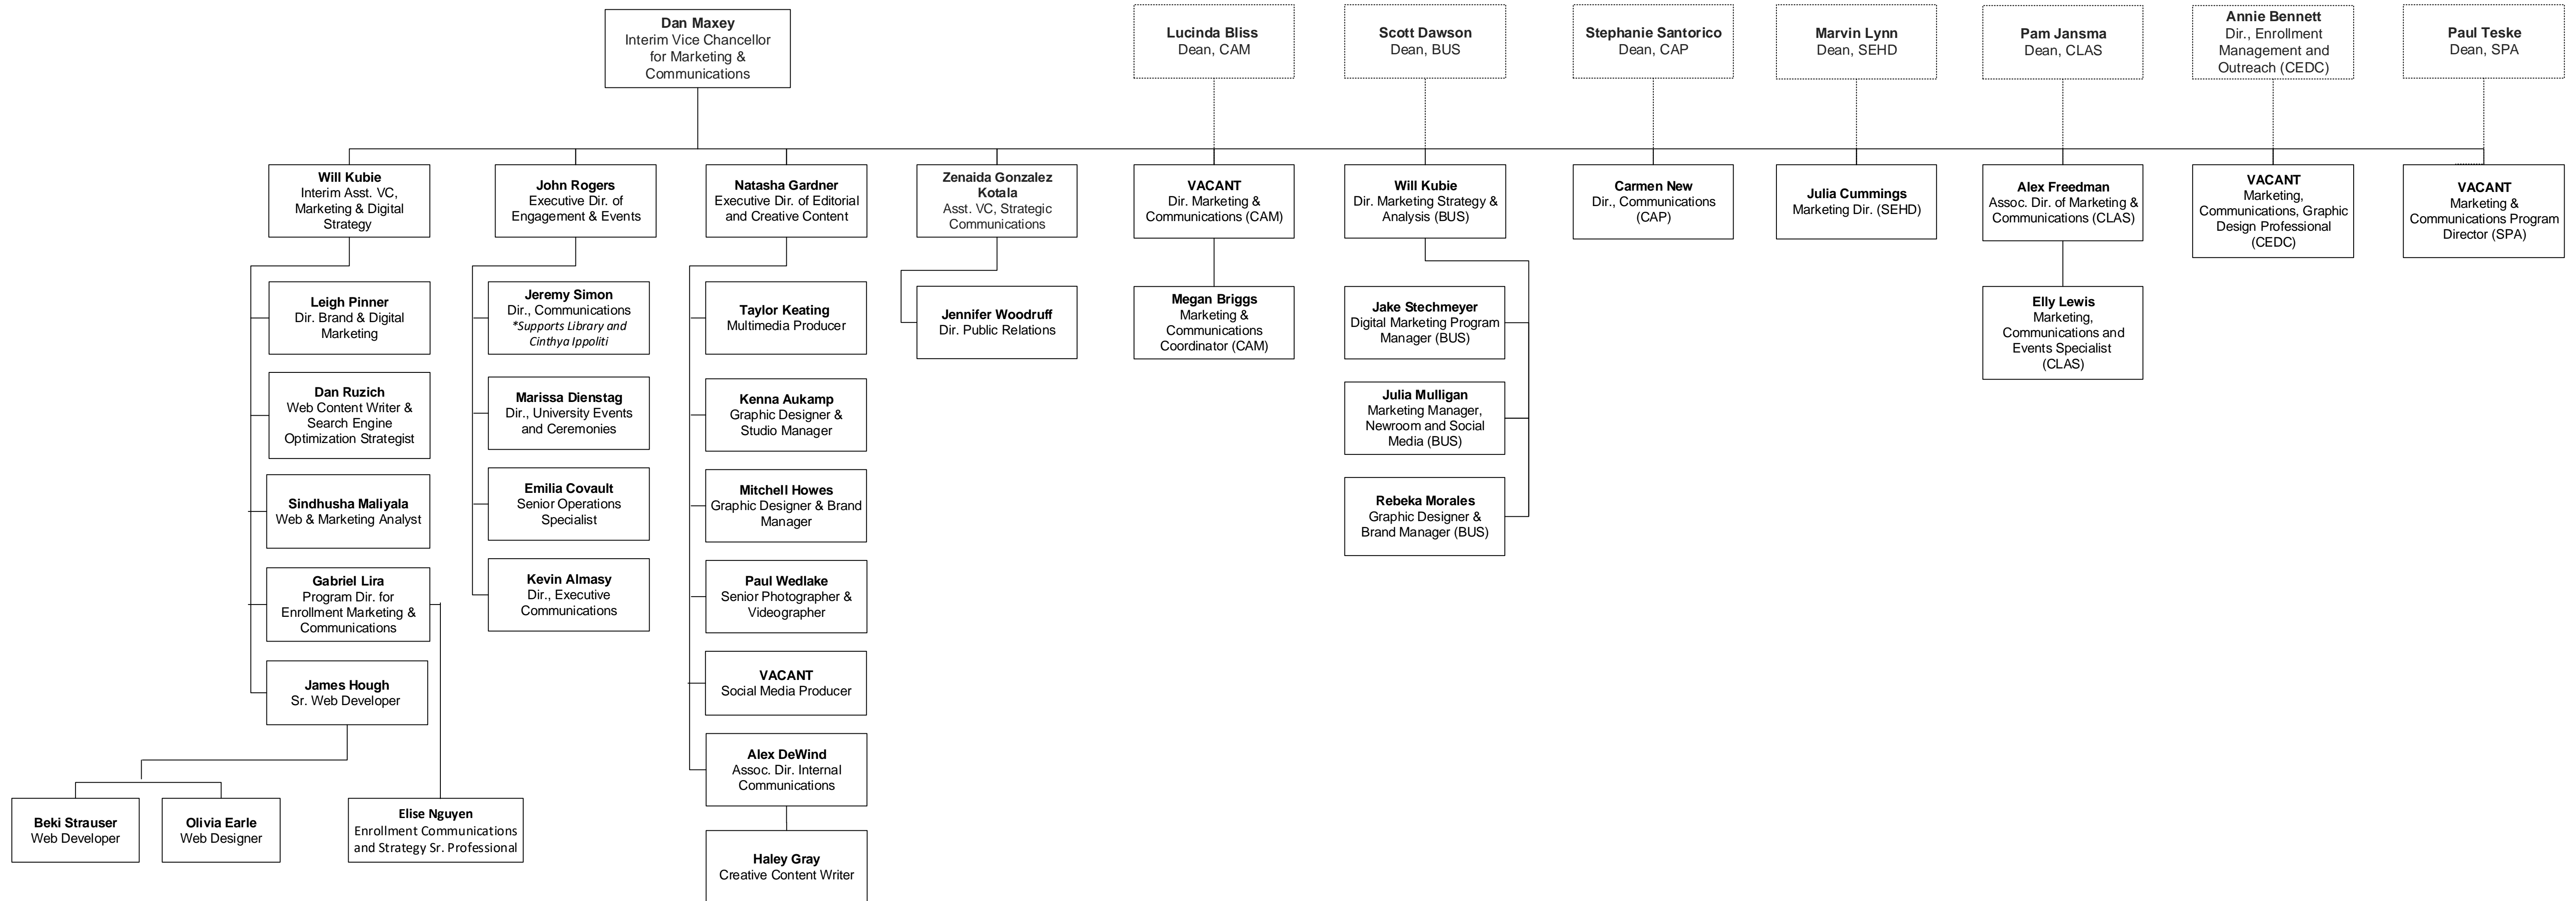

# UNIVERSITY OF COLORADO DENVER

## ORGANIZATIONAL CHART | UNIVERSITY COMMUNICATIONS

**UCDENVER.EDU/UCOMM**

VC: Vice Chancellor | Assoc.: Associate | Asst.: Assistant | Dir.: Director | \*Serves both Denver and Anschutz Campuses

CAM: College of Arts & Media | BUS: Business School | CAP: College of Architecture & Planning | SEHD: School of Education & Human Development | CLAS: College of Liberal Arts & Sciences | CEDC: College of Engineering, Design & Computing | SPA: School of Public Affairs

Additional organizational details and reporting lines available in Microsoft Outlook and Teams. Outlook: Double-click contact's photo, click Organization tab in pop-up window. Teams: Find contact in search bar, click Organization at top of window.